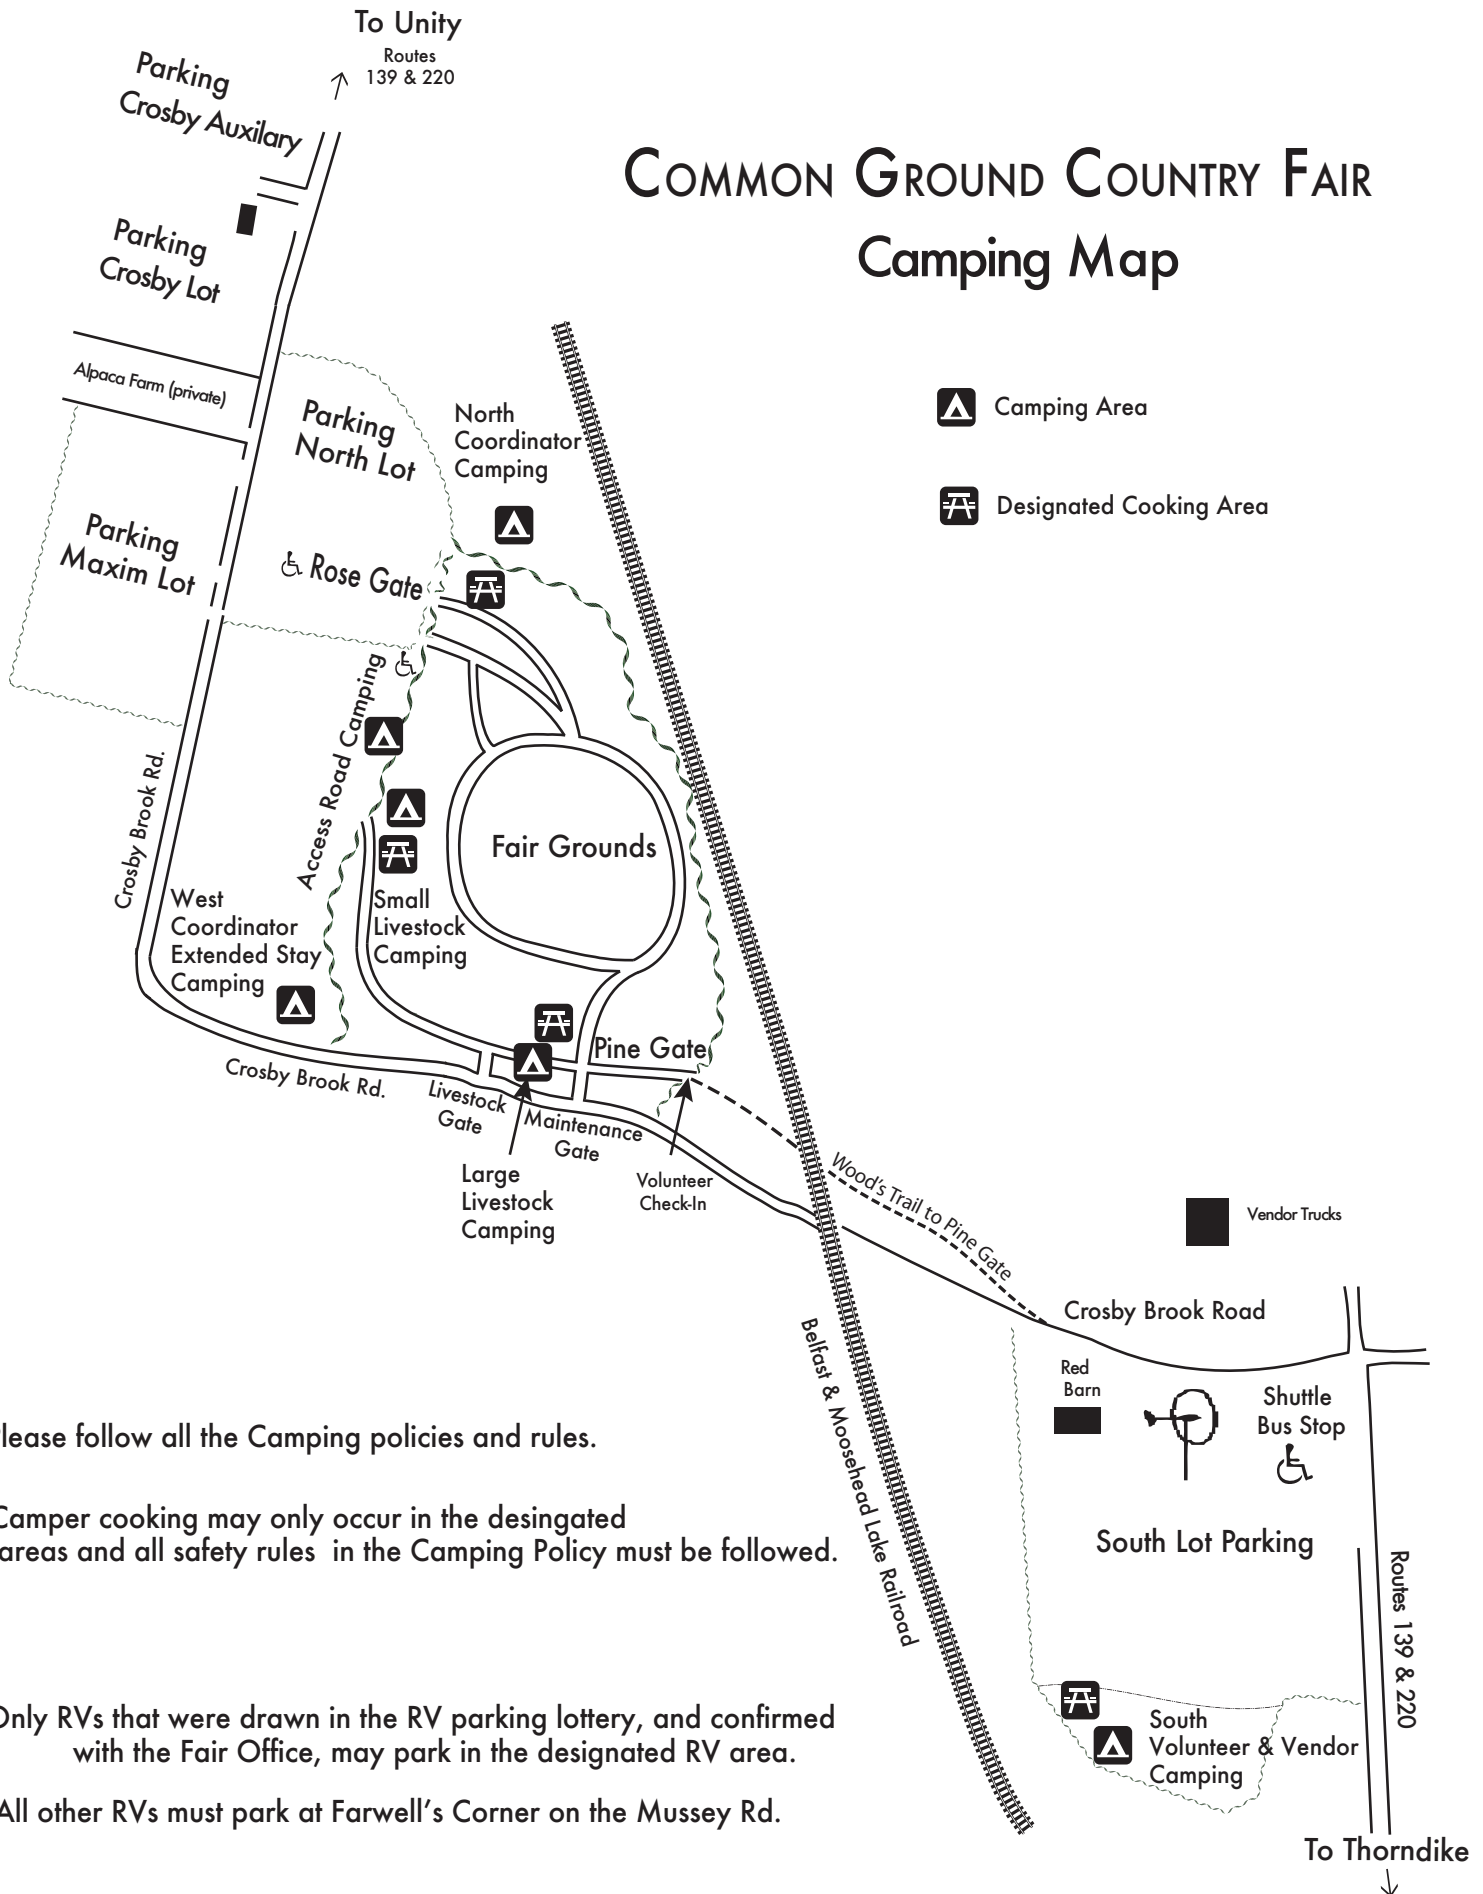

COMMON GROUND COUNTRY FAIR Camping Map

*Please follow all the Camping policies and rules.

*Camper cooking may only occur in the designated areas and all safety rules in the Camping Policy must be followed.

*Only RVs that were drawn in the RV parking lottery, and confirmed with the Fair Office, may park in the designated RV area.

* All other RVs must park at Farwell's Corner on the Mussey Rd.